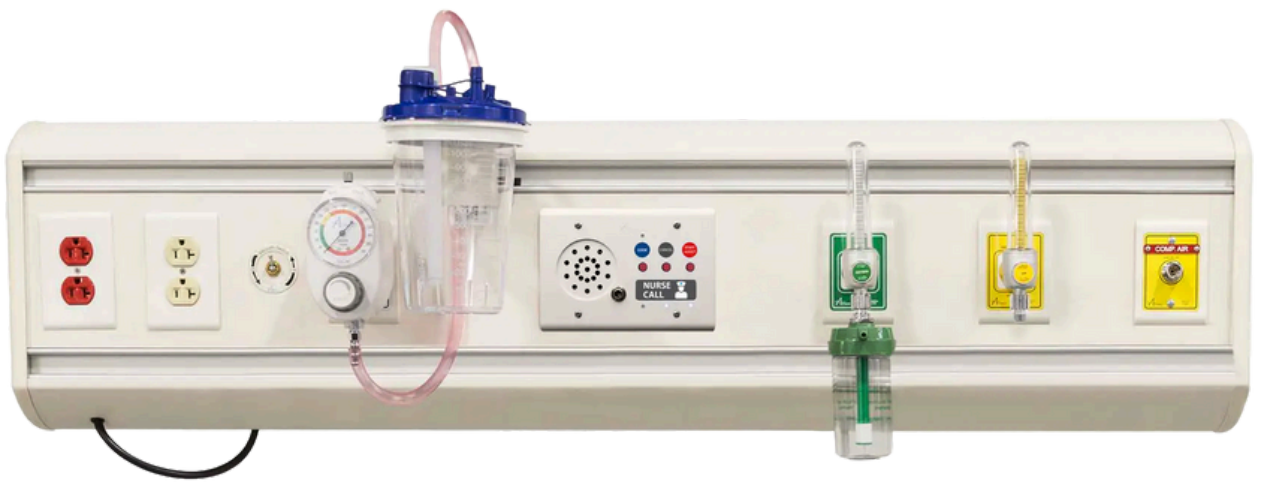

# Amico Sapphire Headwall

SKU: PU-4805-EA

## DESCRIPTION:

Offered in a range of value-added packages to suit every space and budget, Sapphire upgradeable headwalls are a foundational piece for any simulation lab. Sapphire headwalls simulate oxygen, air, and suction with one source of air by connecting to an external air compressor.