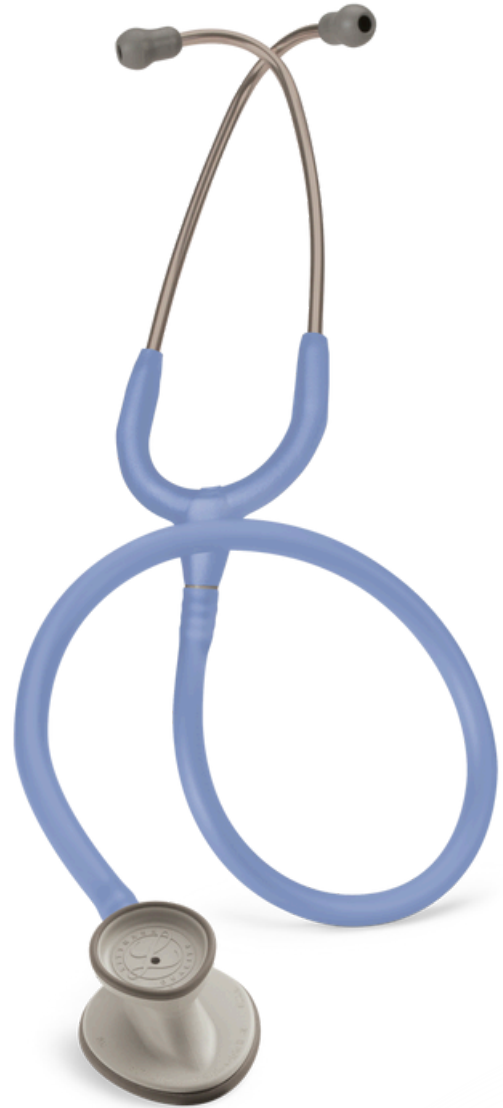

Littmann Classic Stethoscope

SKU: 3M-2454-EA

DESCRIPTION:

This Stethoscope is an ideal entry-level instrument, with a tunable diaphragm, dual-sided chestpiece, and reliable acoustic performance. Its teardrop shape makes auscultation around blood pressure cuffs easier.